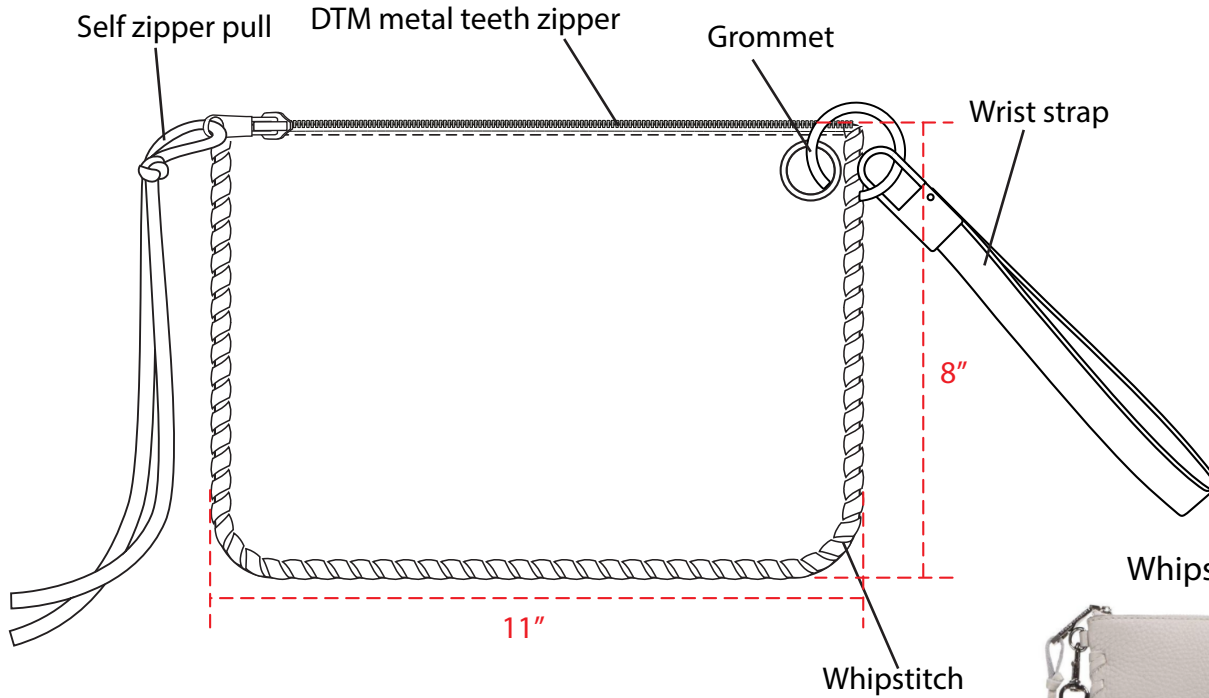

SPRING/ SUMMER 2018  
 Style Number: CPSS18-9004  
 Large Monogram Whipstitch Clutch

JAN 25, 2017

## Monogramable Clutch

Whipstitch reference

### Details

- \* Monogramable clutch fully lined with embroidery access opening at the front of the purse
- \* Lining at back of purse will have credit card pockets
- \* Material will be metallic PU - refer to image for finish and material
- \* Hardware and lining will be DTM to the main colours